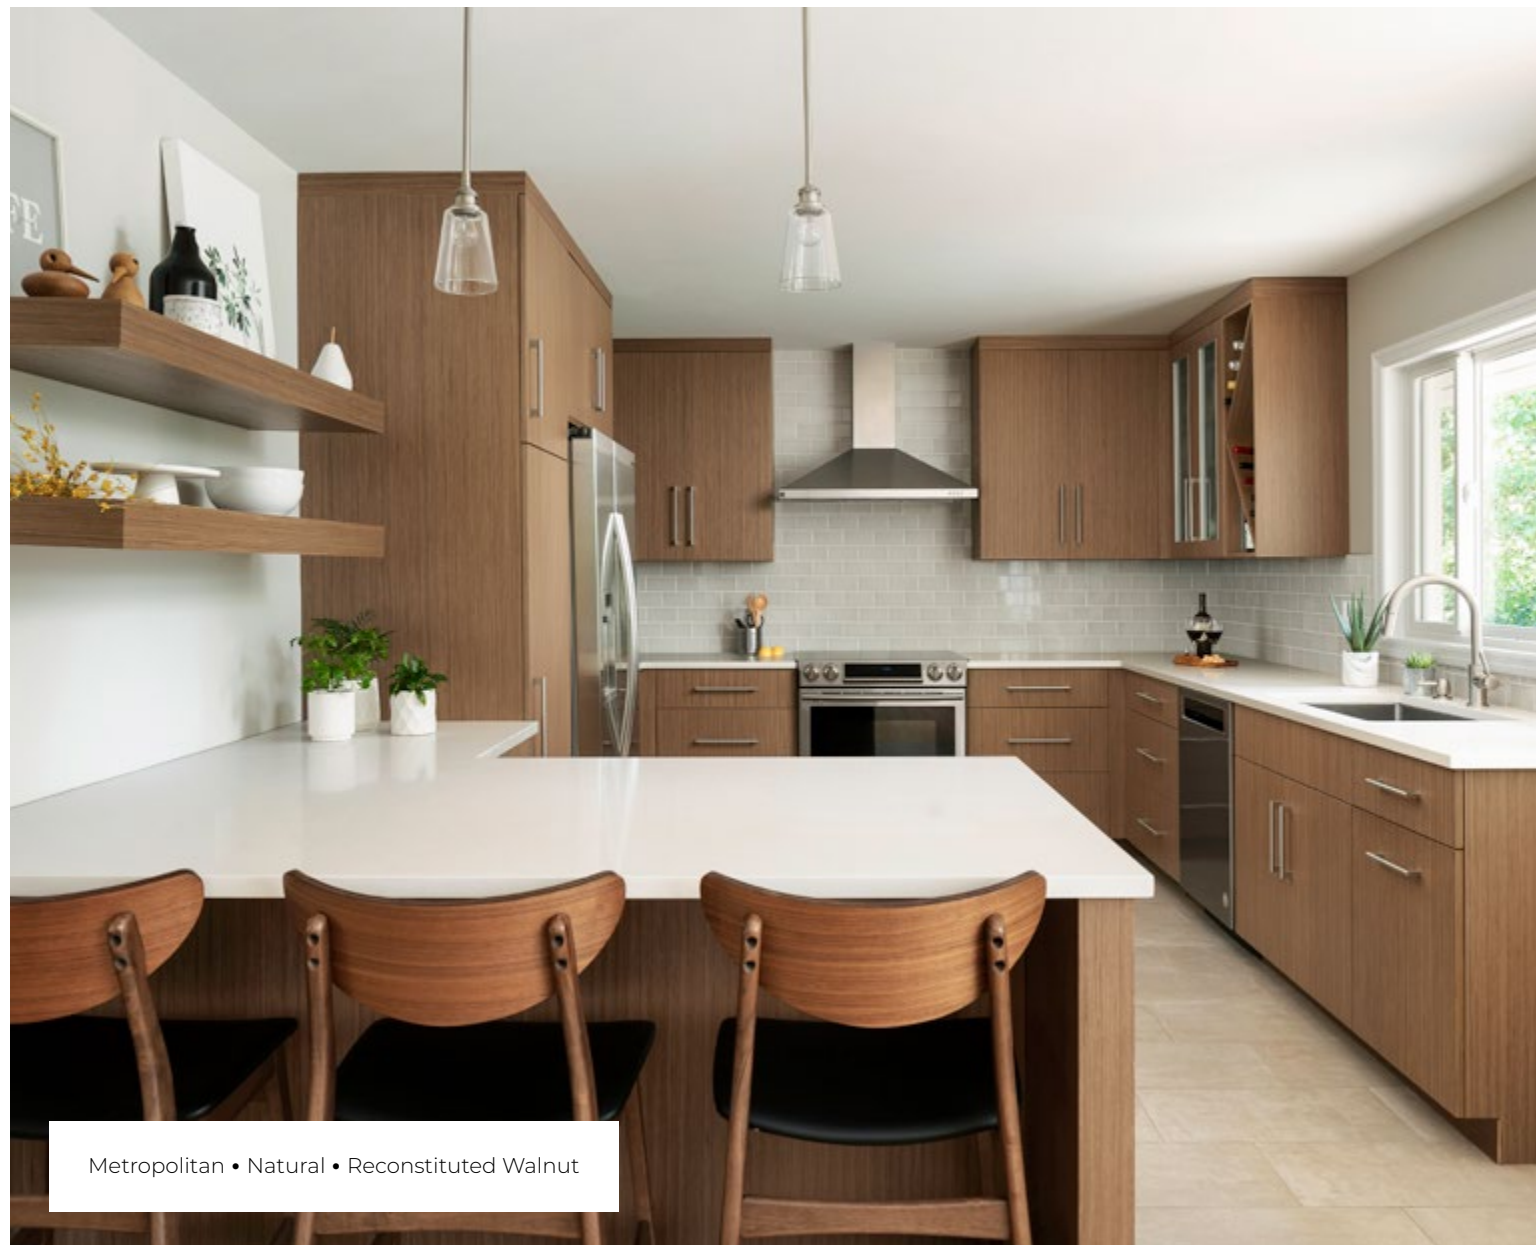

Metropolitan • Natural • Reconstituted Walnut