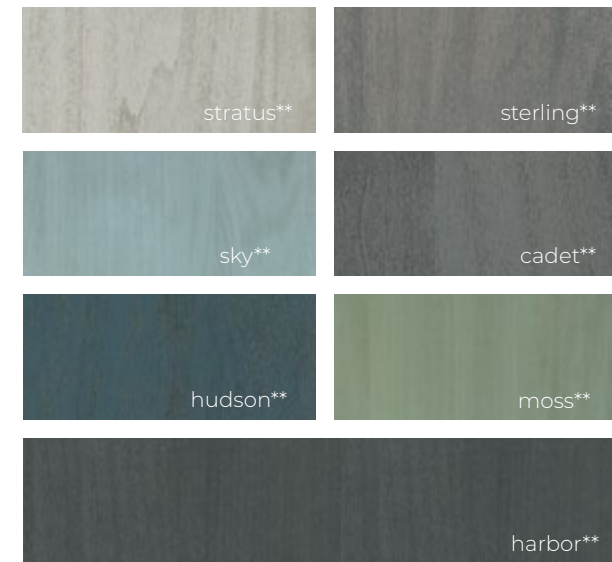

Metropolitan • Arizona Cypress & Morning Fog • TFL

STAIN

The beauty of wood is showcased with our carefully selected palette of stains. Our staining process enhances the various wood species that we offer, resulting in a beautifully finished piece of furniture for your home. When you add a glaze or highlight to one of our stains, you add an extra layer of depth and a change to the color tone, for even more possibilities. From traditional colors to modern interpretations, with Eclipse Cabinetry we are sure you will find a finish you love.

Red Oak

Alder

Rift & Quarter-Sawn White Oak

Select Poplar

American Poplar

Lancaster • Heatherstone • Select Poplar

*requires addition of glaze or highlight
 ** not available with a glaze or highlight

STAIN

Maple

Walnut

Cherry

Hickory

Glaze & Highlight Options on Stain

By choosing a glaze or highlight, you add even more character to the finish. With several options of glazes or a subtle highlight, our hand-wiped process adds a layer of color that changes the underlying stain for a deeper, richer appearance. As this is a hand-applied technique, variation in the amount and location of glaze material will vary from piece to piece and within the same piece. Variation adds to the character and should be expected.