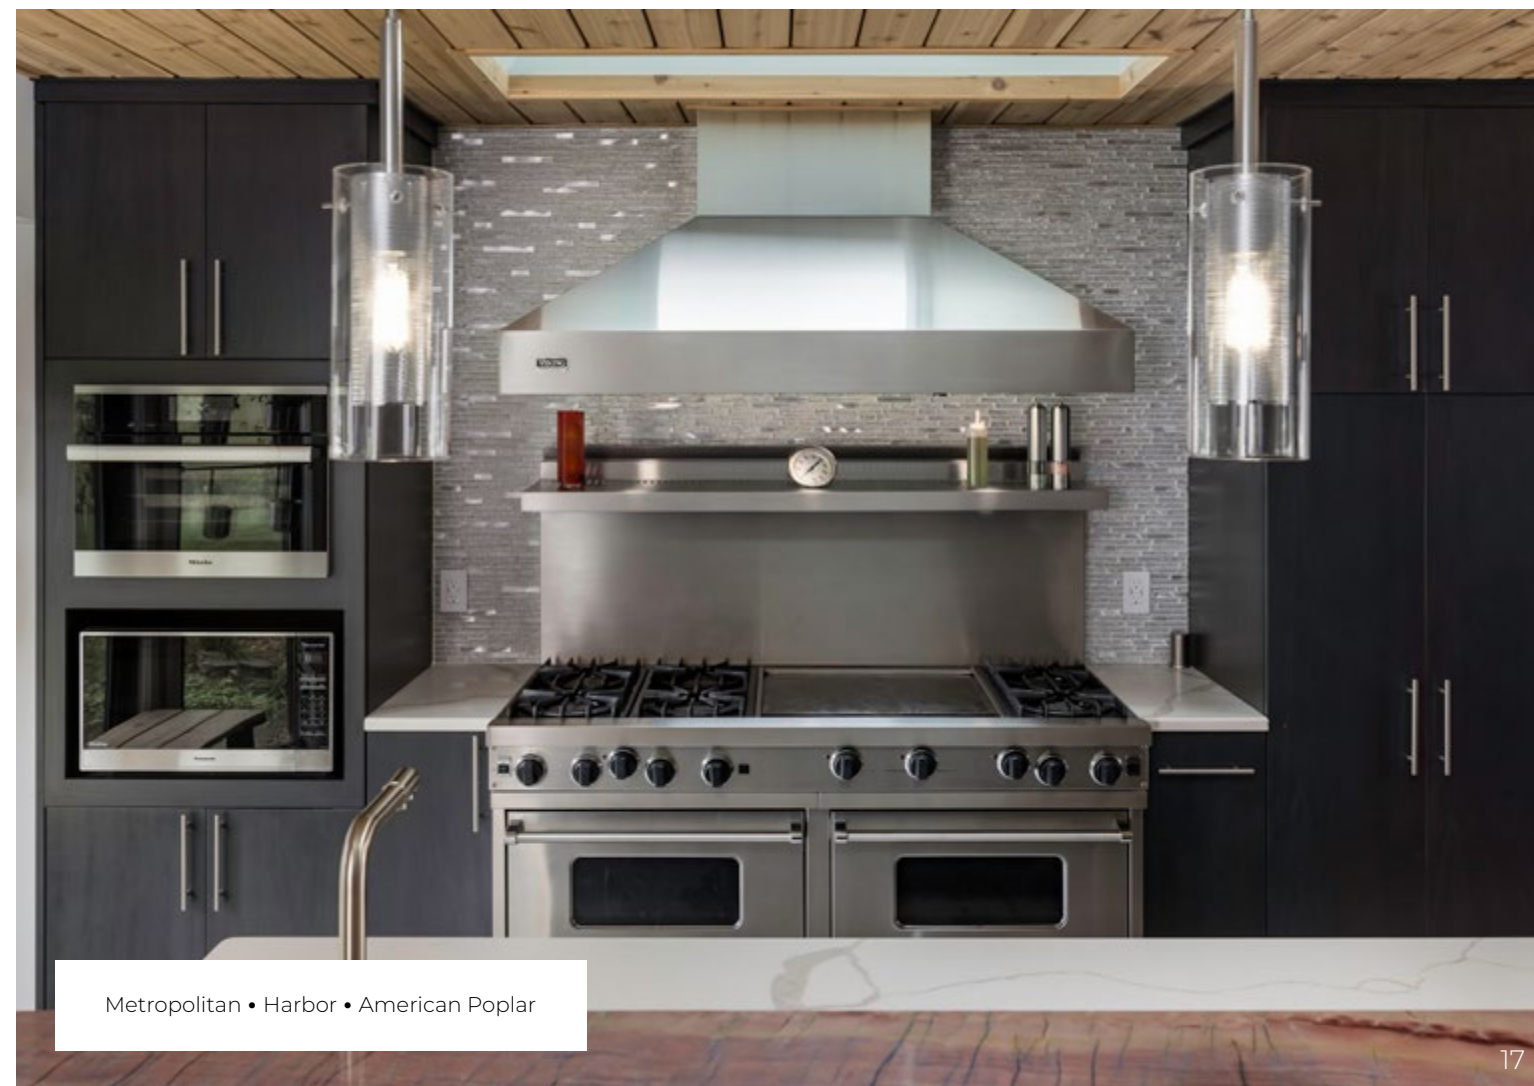

Metropolitan • Harbor • American Poplar