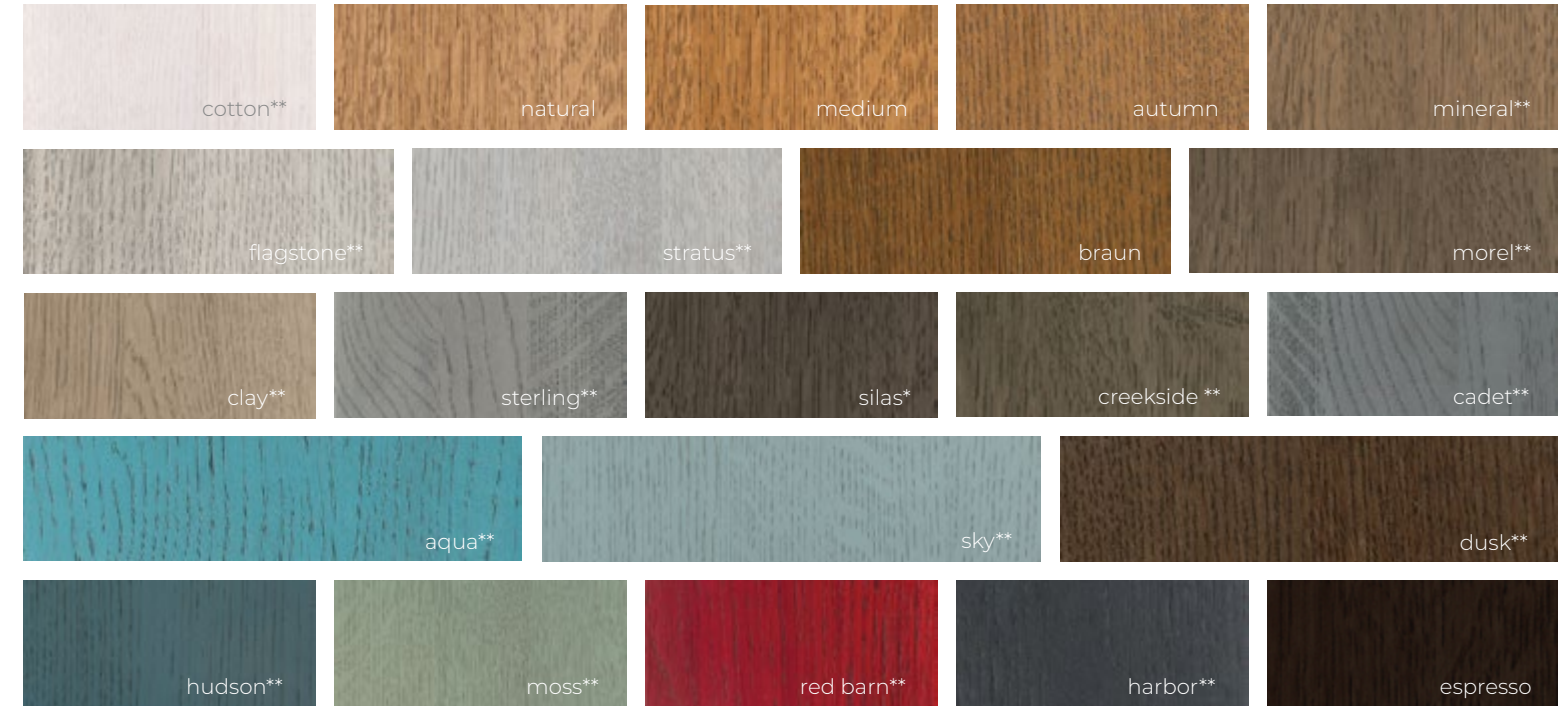

Gloss

Matte

THERMALLY FUSED LAMINATE

Thermally Fused Laminates (TFL) are textured to simulate wood grain and represent modern interpretations of wood veneers. Their versatility is outstanding and allows for easy mixing with other colors and textures. Edge selections are Matching, Satin Aluminum-look or Brush Aluminum-look. TFL material is available in a horizontal or vertical grain orientation on the Metropolitan door style only.

Metropolitan • Arizona Cypress & Morning Fog • TFL

STAIN

The beauty of wood is showcased with our carefully selected palette of stains. Our staining process enhances the various wood species that we offer, resulting in a beautifully finished piece of furniture for your home. When you add a glaze or highlight to one of our stains, you add an extra layer of depth and a change to the color tone, for even more possibilities. From traditional colors to modern interpretations, with Eclipse Cabinetry we are sure you will find a finish you love.

Red Oak

Alder

Rift & Quarter-Sawn White Oak

Select Poplar

American Poplar

Lancaster • Heatherstone • Select Poplar

*requires addition of glaze or highlight
 ** not available with a glaze or highlight

STAIN