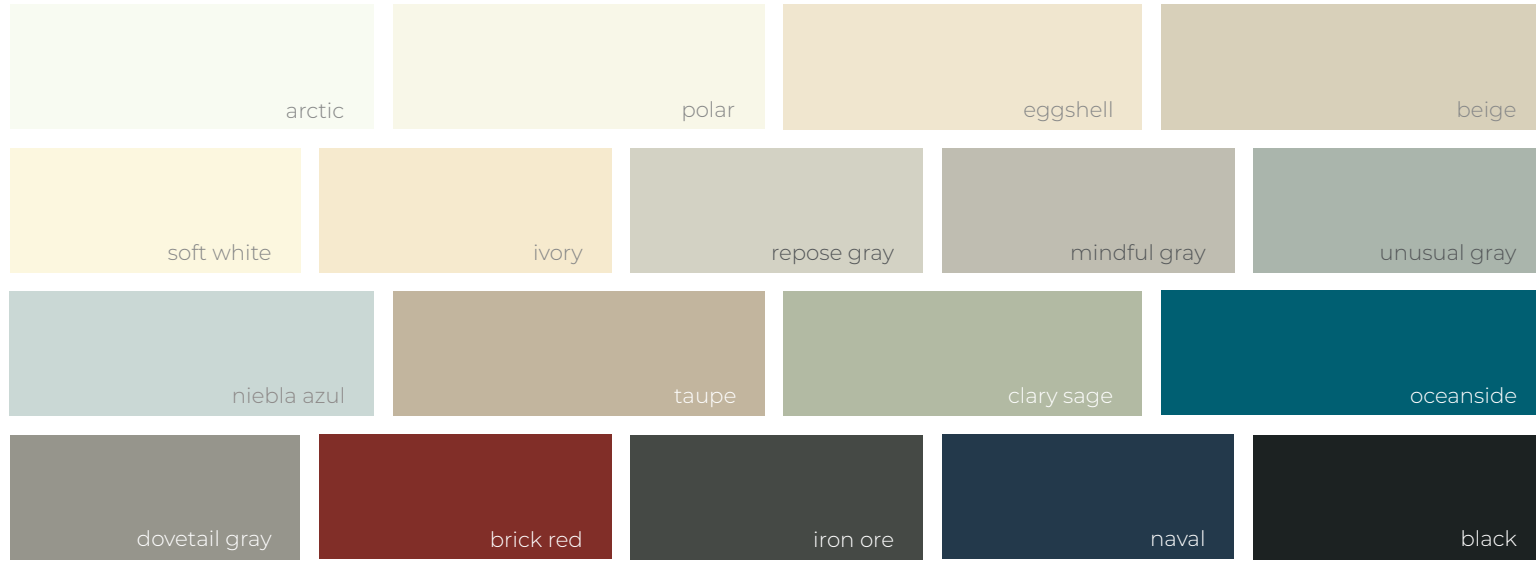

PAINT

Color is everything, and painted finishes provide limitless possibilities, which is why Eclipse Cabinetry offers so many choices. Our diverse collection of standard paint colors is only the beginning. For those with a particular color in mind, our custom paint program lets you choose from the entire Sherwin Williams' palette of paint colors. Consult with a retailer for more details.