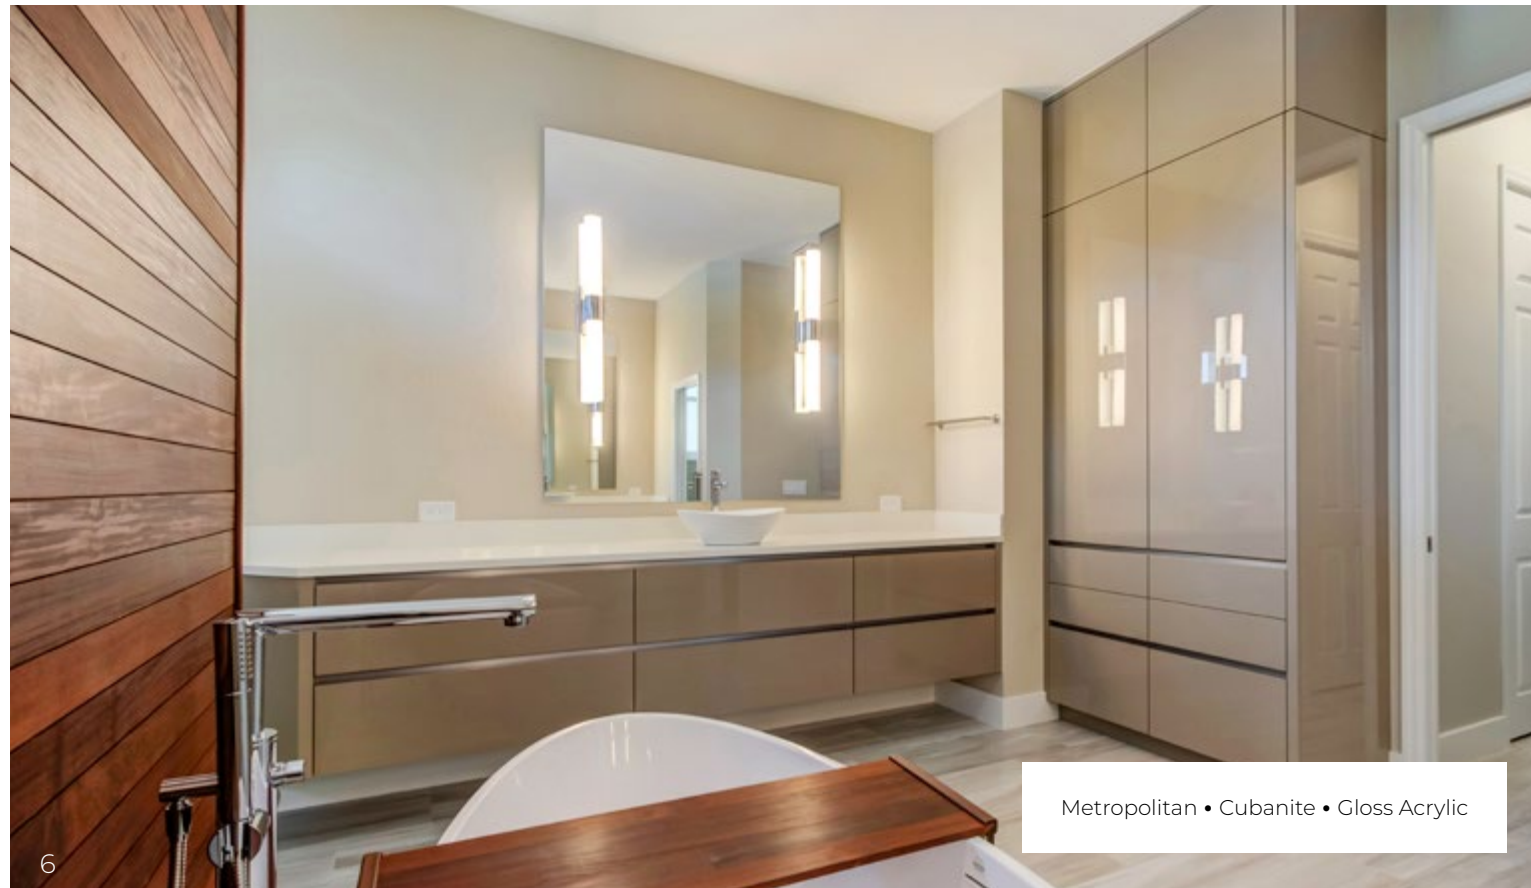

ACRYLIC

Gloss Acrylic features a deep, high-gloss surface for an ultra-sleek appearance. Featuring a color-matched PMMA (acrylic) top layer that enhances color vibrancy, we use a matching zero joint edge-banding technology for a near seamless finish. Also available are a 3D edge, Satin Aluminum-look edge, or Brushed Aluminum-look edge. Cubanite, Gabbiano, and Bigio have a subtle, metallic flake look which reflects light and gives a shimmer to the surface. Available on Metropolitan door style only.

The Matte Acrylic surface features a color-matched PMMA (acrylic) top layer with a velvety, low-luster finish. This product is fabricated using zero-joint edge-banding technology for a seamless edge. Available with either Matching edge, Satin Aluminum-look edge or Brushed Aluminum-look edge. The Matte Acrylic product is perfect for mixing with gloss or textured finishes, creating the perfect balance in any space. Available on Metropolitan door style only.

Gloss

Matte