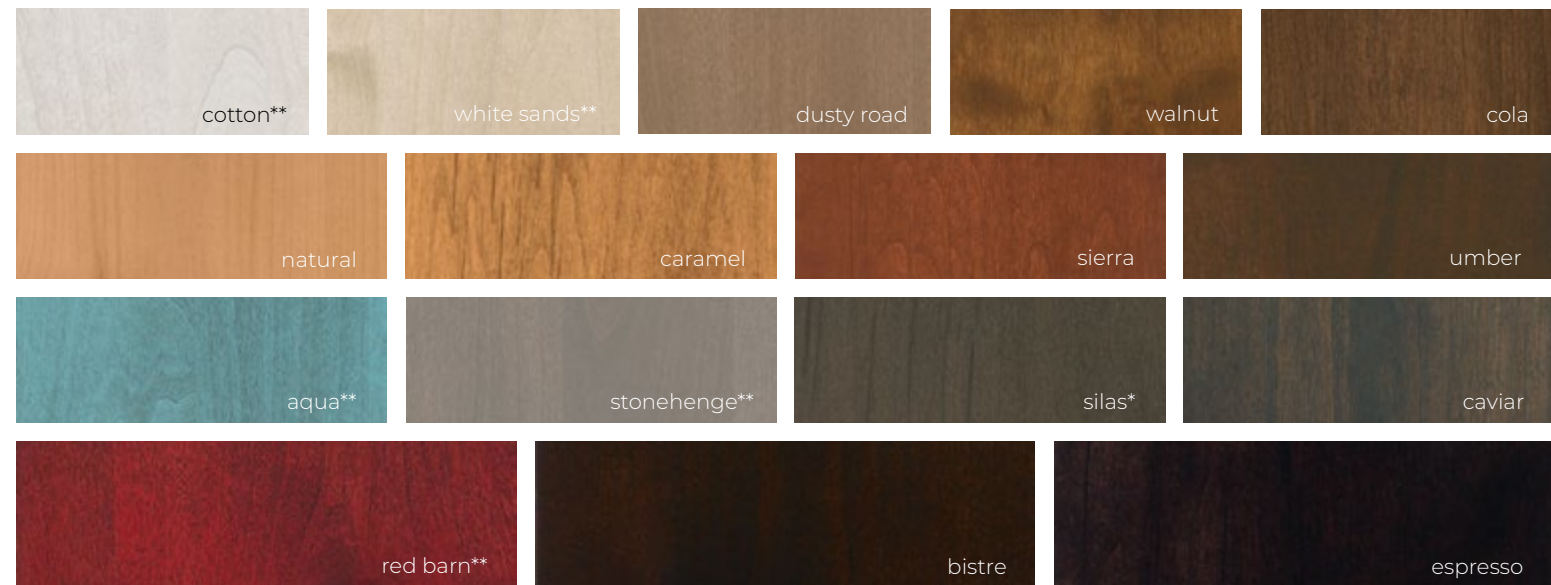

Gloss

Matte

THERMALLY FUSED LAMINATE

Thermally Fused Laminates (TFL) are textured to simulate wood grain and represent modern interpretations of wood veneers. Their versatility is outstanding and allows for easy mixing with other colors and textures. Edge selections are Matching, Satin Aluminum-look or Brush Aluminum-look. TFL material is available in a horizontal or vertical grain orientation on the Metropolitan door style only.

Metropolitan • Arizona Cypress & Morning Fog • TFL

STAIN

The beauty of wood is showcased with our carefully selected palette of stains. Our staining process enhances the various wood species that we offer, resulting in a beautifully finished piece of furniture for your home. When you add a glaze or highlight to one of our stains, you add an extra layer of depth and a change to the color tone, for even more possibilities. From traditional colors to modern interpretations, with Eclipse Cabinetry we are sure you will find a finish you love.

Red Oak

Alder

Rift & Quarter-Sawn White Oak

Select Poplar

American Poplar

Lancaster • Heatherstone • Select Poplar

*requires addition of glaze or highlight
 ** not available with a glaze or highlight

STAIN

Maple

Walnut

Cherry

Hickory

Glaze & Highlight Options on Stain

By choosing a glaze or highlight, you add even more character to the finish. With several options of glazes or a subtle highlight, our hand-wiped process adds a layer of color that changes the underlying stain for a deeper, richer appearance. As this is a hand-applied technique, variation in the amount and location of glaze material will vary from piece to piece and within the same piece. Variation adds to the character and should be expected.