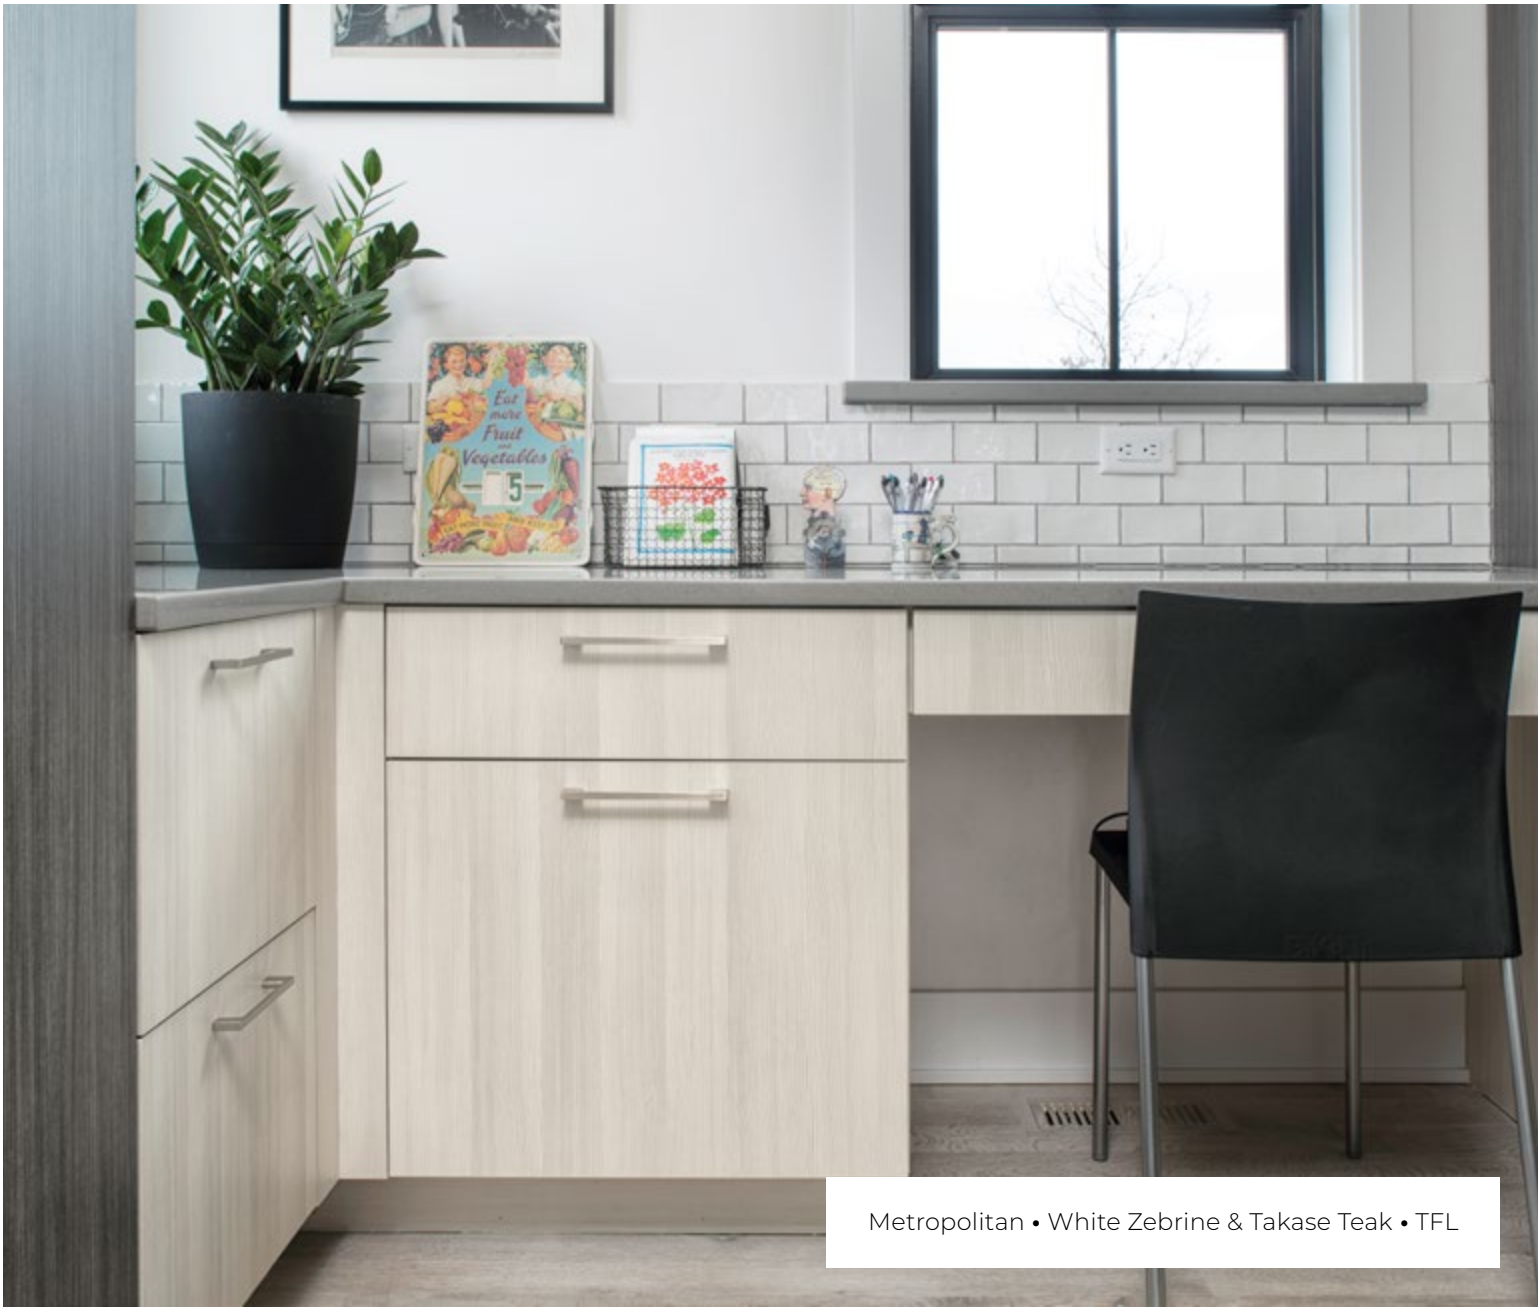

Metropolitan • White Zebrine & Takase Teak • TFL

Metropolitan • White Zebrine & Takase Teak • TFL

FULL-ACCESS CABINETS

Eclipse Cabinetry utilizes ultra-efficient frameless construction, resulting in full-accessibility to the cabinet interior. Inspired by the innovation of European cabinetry, our cabinetry easily adapts to a wider range of styles. Whether you like sleek and modern or traditional cabinet design, Eclipse Cabinetry can produce the look you desire.