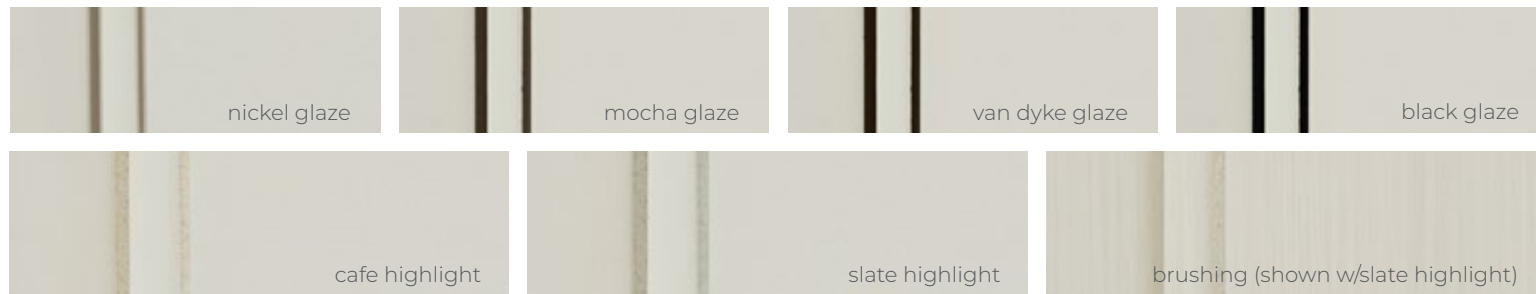

(Pictured on front cover: Bigio on Gloss Acrylic using Metropolitan Door. Pictured on back cover: Takase Teak on TFL, Designer White on HPL Gloss, and Bigio on Acrylic, all using the Metropolitan door.)

PAINT

Color is everything, and painted finishes provide limitless possibilities, which is why Eclipse Cabinetry offers so many choices. Our diverse collection of standard paint colors is only the beginning. For those with a particular color in mind, our custom paint program lets you choose from the entire Sherwin Williams' palette of paint colors. Consult with a retailer for more details.

Glaze & Highlight Options on Paint

Eclipse offers additional finish techniques on paint. Available on most paint colors, our glaze or highlight options add an extra level of character for a more antiqued appearance. The brushing add-on is only available with the café or slate highlight and adds a subtle brush stroke to the highlighting process. Variation of intensity and direction are common and expected with all glazes, highlights and brushing techniques.