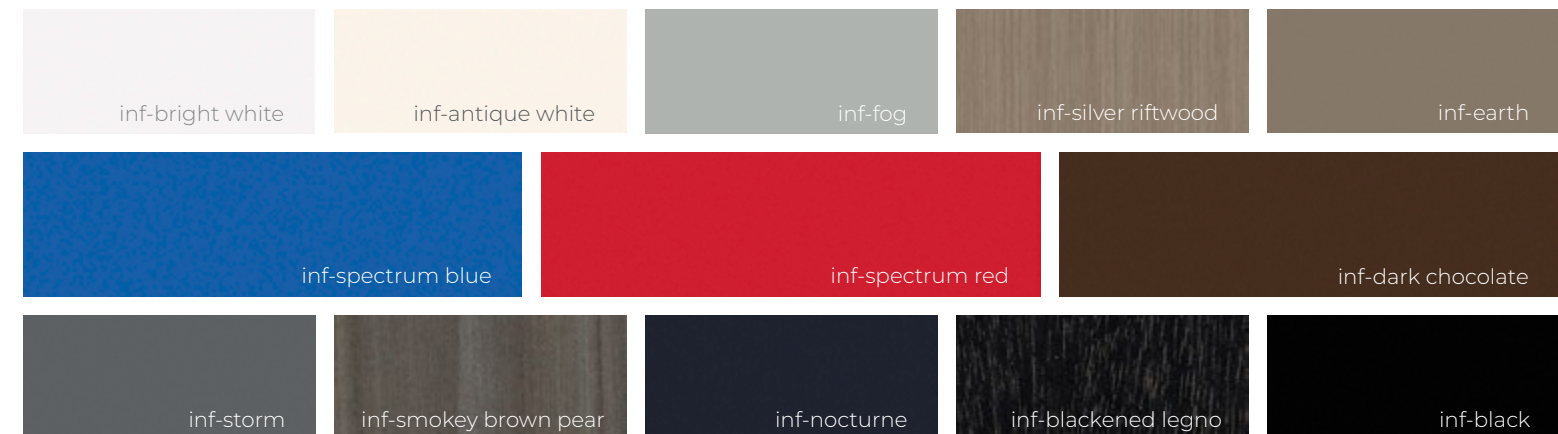

Glaze & Highlight Options on Paint

Eclipse offers additional finish techniques on paint. Available on most paint colors, our glaze or highlight options add an extra level of character for a more antiqued appearance. The brushing add-on is only available with the café or slate highlight and adds a subtle brush stroke to the highlighting process. Variation of intensity and direction are common and expected with all glazes, highlights and brushing techniques.

White Oak Veneer

Walnut Veneer

HIGH PRESSURE LAMINATE

Gloss High Pressure Laminates (HPL) have a durable, high-gloss finish for today's contemporary styling. Our Gloss HPL colors feature zero-joint edge-banding technology for the ultimate in sleek appearance. Matte HPL is a technologically advanced product featuring a soft-to-the-touch matte finish that resists fingerprints, providing an outstanding product for your kitchen. The Matte HPL surface has built-in anti-microbial protection along with thermal healing capabilities should the surface become burnished. HPL products are available in Metropolitan door style only.

Gloss

Matte

** not available with a glaze or highlight

ACRYLIC

Gloss Acrylic features a deep, high-gloss surface for an ultra-sleek appearance. Featuring a color-matched PMMA (acrylic) top layer that enhances color vibrancy, we use a matching zero joint edge-banding technology for a near seamless finish. Also available are a 3D edge, Satin Aluminum-look edge, or Brushed Aluminum-look edge. Cubanite, Gabbiano, and Bigio have a subtle, metallic flake look which reflects light and gives a shimmer to the surface. Available on Metropolitan door style only.