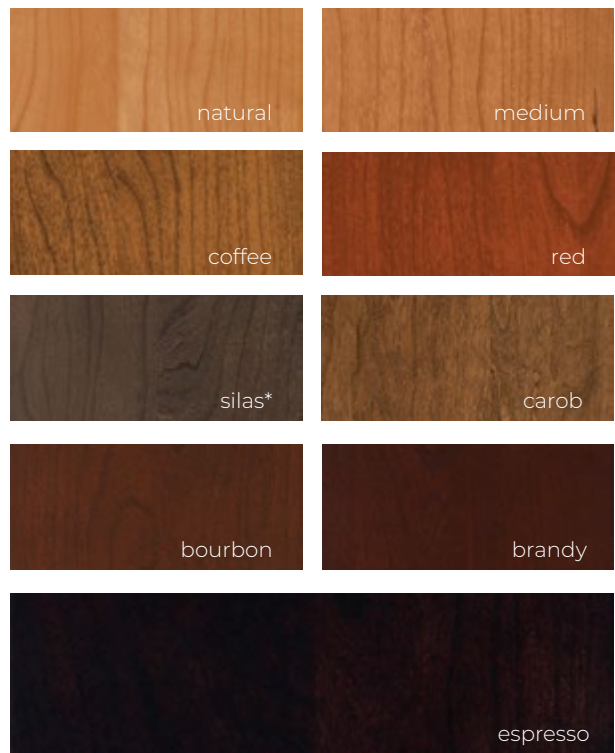

Gloss

Matte

THERMALLY FUSED LAMINATE

Thermally Fused Laminates (TFL) are textured to simulate wood grain and represent modern interpretations of wood veneers. Their versatility is outstanding and allows for easy mixing with other colors and textures. Edge selections are Matching, Satin Aluminum-look or Brush Aluminum-look. TFL material is available in a horizontal or vertical grain orientation on the Metropolitan door style only.

Metropolitan • Arizona Cypress & Morning Fog • TFL

STAIN

The beauty of wood is showcased with our carefully selected palette of stains. Our staining process enhances the various wood species that we offer, resulting in a beautifully finished piece of furniture for your home. When you add a glaze or highlight to one of our stains, you add an extra layer of depth and a change to the color tone, for even more possibilities. From traditional colors to modern interpretations, with Eclipse Cabinetry we are sure you will find a finish you love.

Red Oak

Alder

Rift & Quarter-Sawn White Oak

Select Poplar

American Poplar

Lancaster • Heatherstone • Select Poplar

*requires addition of glaze or highlight
 ** not available with a glaze or highlight

STAIN

Maple

Walnut

Cherry

Hickory

Glaze & Highlight Options on Stain

By choosing a glaze or highlight, you add even more character to the finish. With several options of glazes or a subtle highlight, our hand-wiped process adds a layer of color that changes the underlying stain for a deeper, richer appearance. As this is a hand-applied technique, variation in the amount and location of glaze material will vary from piece to piece and within the same piece. Variation adds to the character and should be expected.