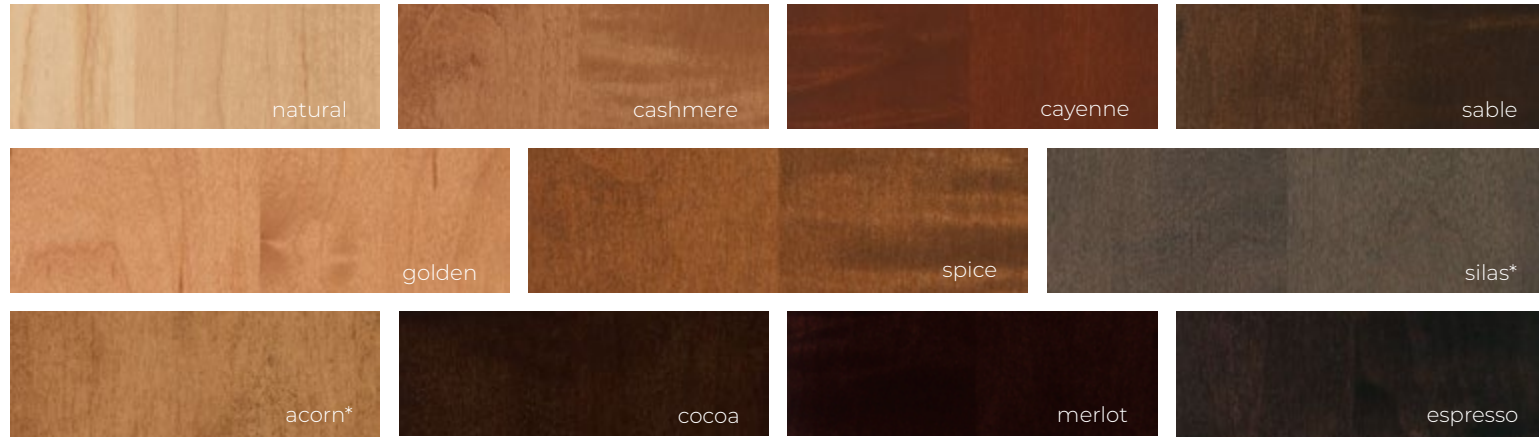

Metropolitan • Arizona Cypress & Morning Fog • TFL

STAIN

The beauty of wood is showcased with our carefully selected palette of stains. Our staining process enhances the various wood species that we offer, resulting in a beautifully finished piece of furniture for your home. When you add a glaze or highlight to one of our stains, you add an extra layer of depth and a change to the color tone, for even more possibilities. From traditional colors to modern interpretations, with Eclipse Cabinetry we are sure you will find a finish you love.

Red Oak

Alder

Rift & Quarter-Sawn White Oak

Select Poplar

American Poplar

Lancaster • Heatherstone • Select Poplar

*requires addition of glaze or highlight
 ** not available with a glaze or highlight

STAIN

Maple

Walnut

Cherry

Hickory

Glaze & Highlight Options on Stain

By choosing a glaze or highlight, you add even more character to the finish. With several options of glazes or a subtle highlight, our hand-wiped process adds a layer of color that changes the underlying stain for a deeper, richer appearance. As this is a hand-applied technique, variation in the amount and location of glaze material will vary from piece to piece and within the same piece. Variation adds to the character and should be expected.