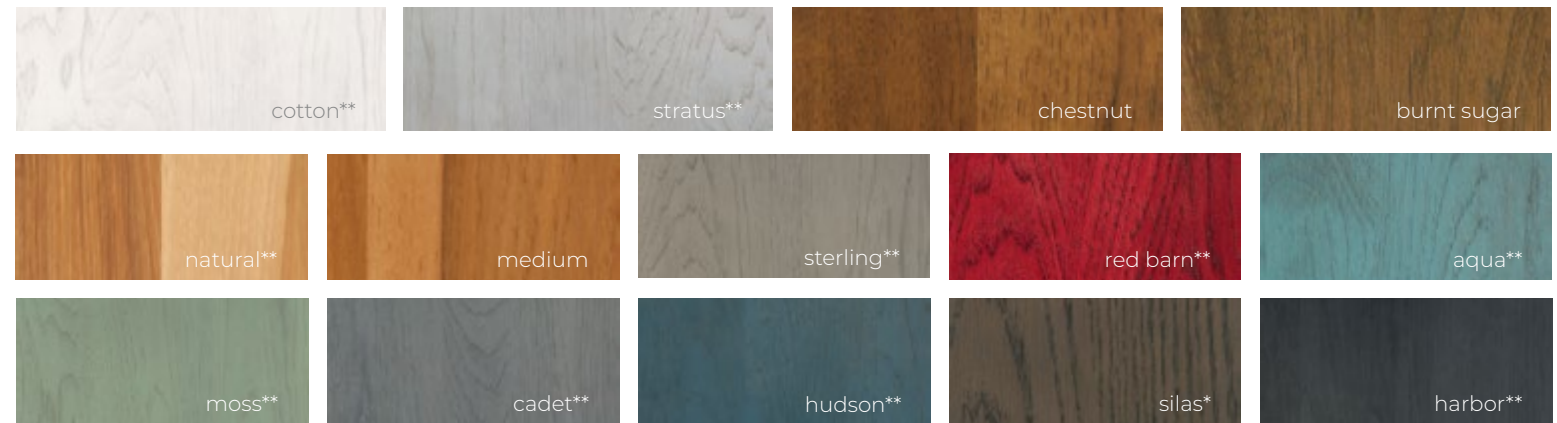

Metropolitan • Arizona Cypress & Morning Fog • TFL

STAIN

The beauty of wood is showcased with our carefully selected palette of stains. Our staining process enhances the various wood species that we offer, resulting in a beautifully finished piece of furniture for your home. When you add a glaze or highlight to one of our stains, you add an extra layer of depth and a change to the color tone, for even more possibilities. From traditional colors to modern interpretations, with Eclipse Cabinetry we are sure you will find a finish you love.

Red Oak

Alder

Rift & Quarter-Sawn White Oak

Select Poplar

American Poplar

Lancaster • Heatherstone • Select Poplar

*requires addition of glaze or highlight
 ** not available with a glaze or highlight

STAIN

Maple

Walnut

Cherry

Hickory

Glaze & Highlight Options on Stain

By choosing a glaze or highlight, you add even more character to the finish. With several options of glazes or a subtle highlight, our hand-wiped process adds a layer of color that changes the underlying stain for a deeper, richer appearance. As this is a hand-applied technique, variation in the amount and location of glaze material will vary from piece to piece and within the same piece. Variation adds to the character and should be expected.