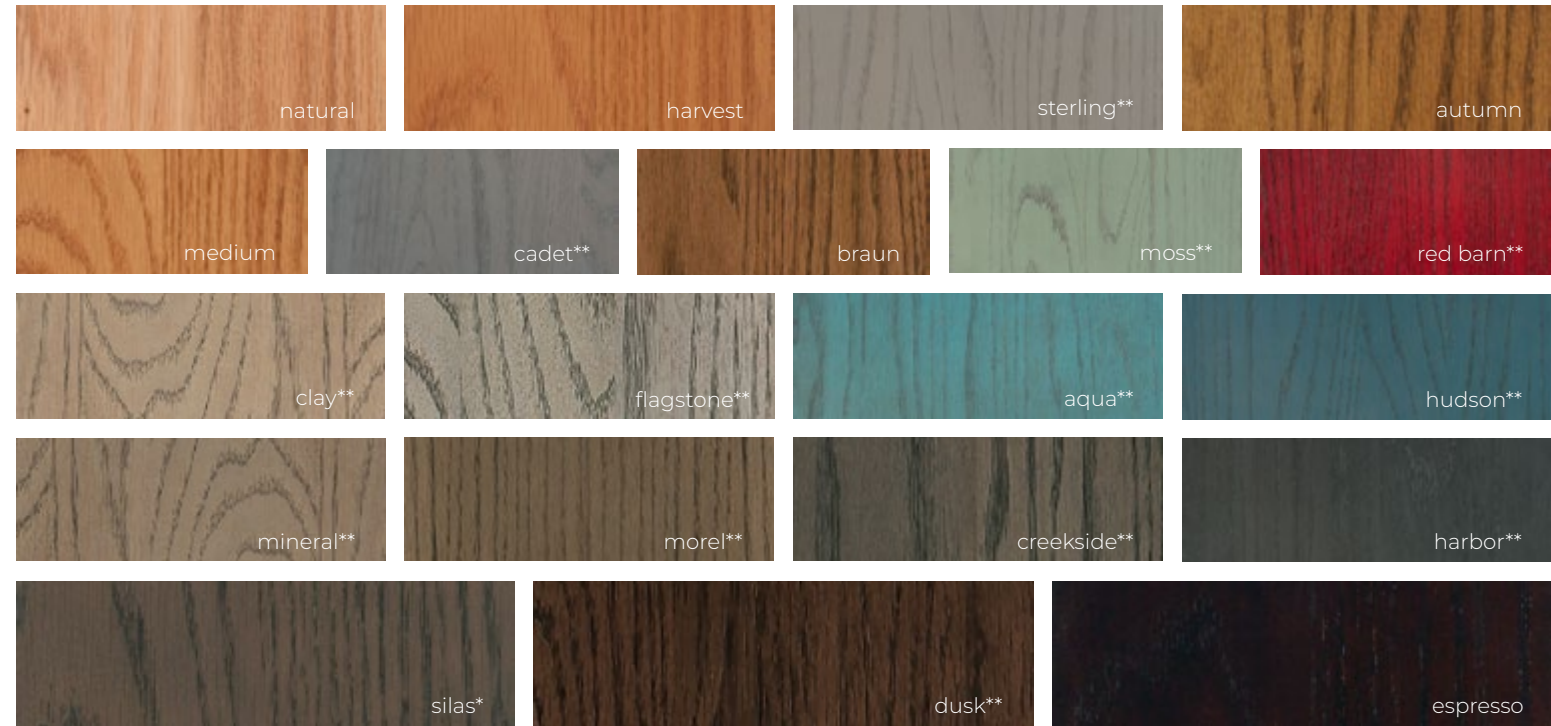

STAIN

The beauty of wood is showcased with our carefully selected palette of stains. Our staining process enhances the various wood species that we offer, resulting in a beautifully finished piece of furniture for your home. When you add a glaze or highlight to one of our stains, you add an extra layer of depth and a change to the color tone, for even more possibilities. From traditional colors to modern interpretations, with Eclipse Cabinetry we are sure you will find a finish you love.

Red Oak